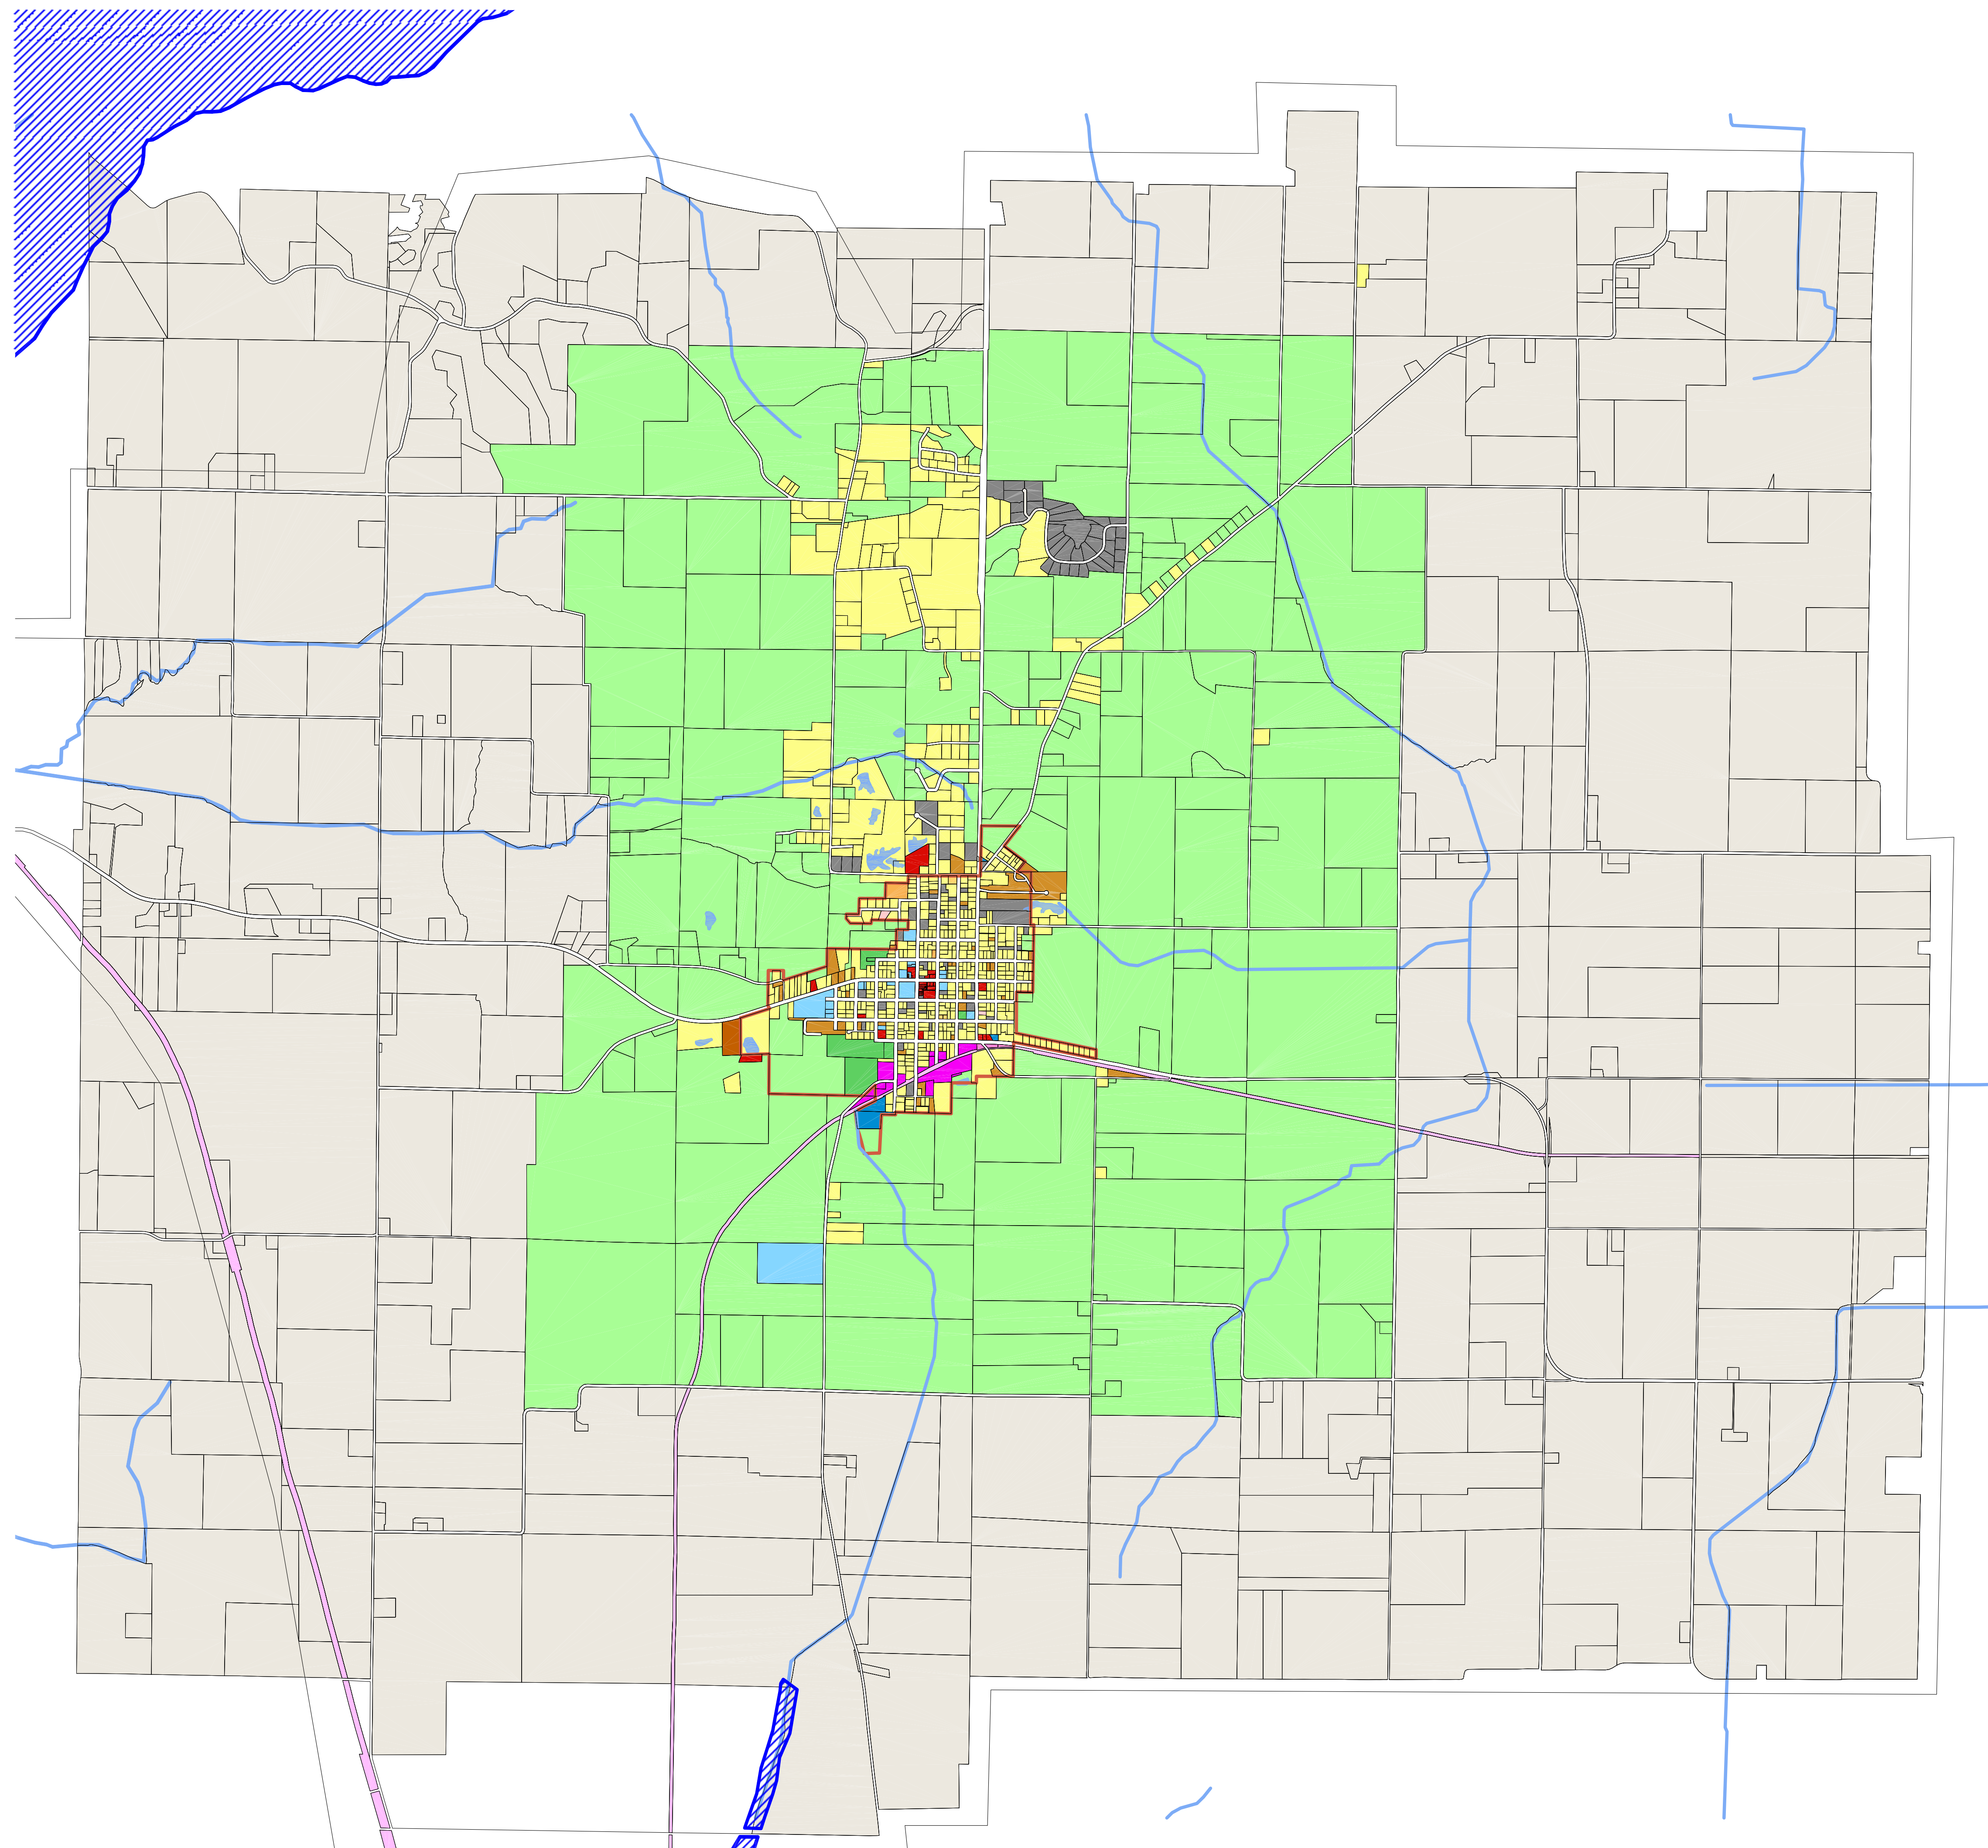

Owensville Area

Existing Land Use Map

Area Land Use Map

Land Use Types

	Agricultural	AG
	Commercial Business	CB
	Home Business	HB
	Industrial	IND
	Single Family Residential	SF
	Two Family Residential	MF
	Multi Family Residential	MF
	Mobile Home	MOB
	Nursing Home	NH
	Institutional	INS
	Recreational	R
	Utility	UTIL
	Transportation	T
	Rail Road	RR
	Vacant	V
	Floodplain	
	Lake / Pond	
	Rivers	
	Incorporated Area Boundary	