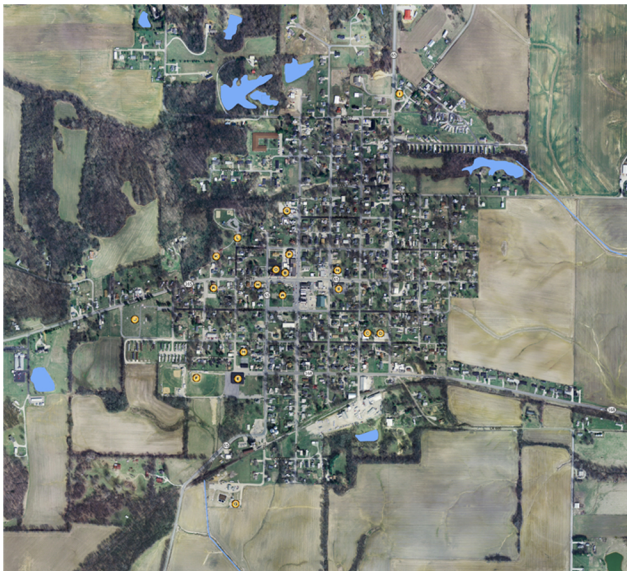

Owensville

Community Facilities and Destinations

Legend

- Owensville Carnegie Public Library
- Owensville Town Hall
- Owensville Community Center
- Owensville Fire Station 1
- REH Center
- REH Ball Park
- Recycling Center
- Owensville Post Office
- Water Tower
- Owensville Cemetery
- Old Owensville Cemetery
- Montgomery Park
- Township Trustees Office
- Nazarene Church
- General Baptist Church
- Day Spring Community Church
- First Christian Church
- Disciples of Christ Church
- Owensville Methodist Church
- Lake / Pond
- River
- Incorporated Area Boundary